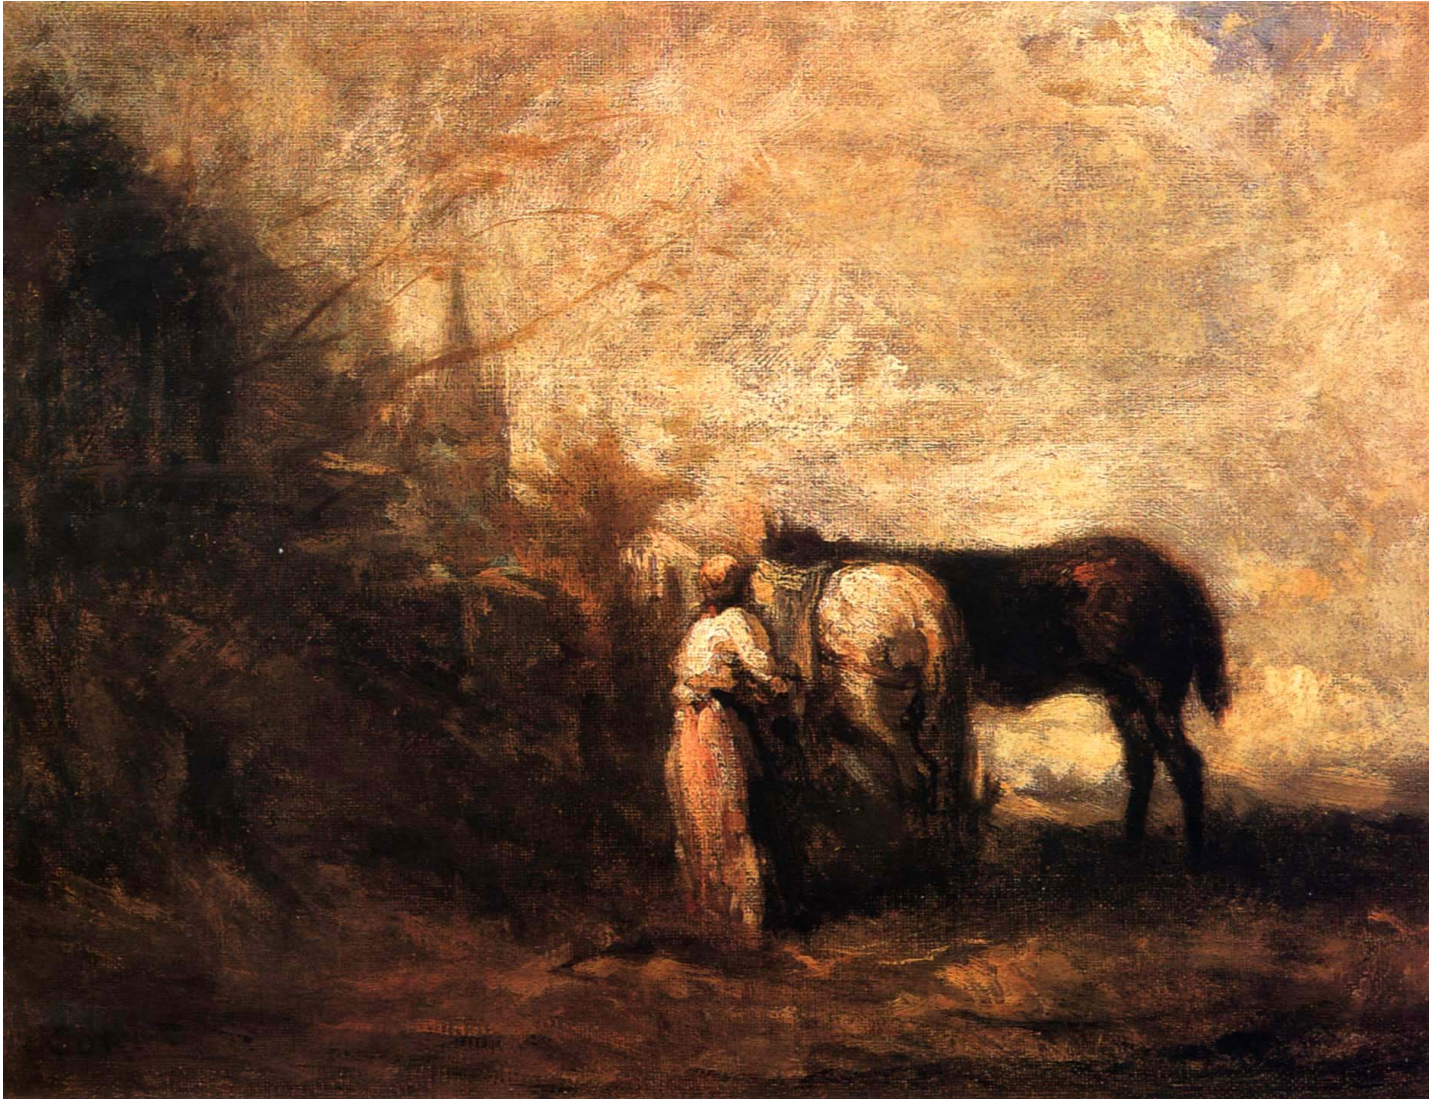

My Test Gallery

My Test Gallery

Jean Baptiste Camille Corot, *Les Chevaux de Wouvermans*, 1872-74
Oil on canvas, 10 1/4 x 13 3/8 in. (26 x 34 cm)
COR-004-PA